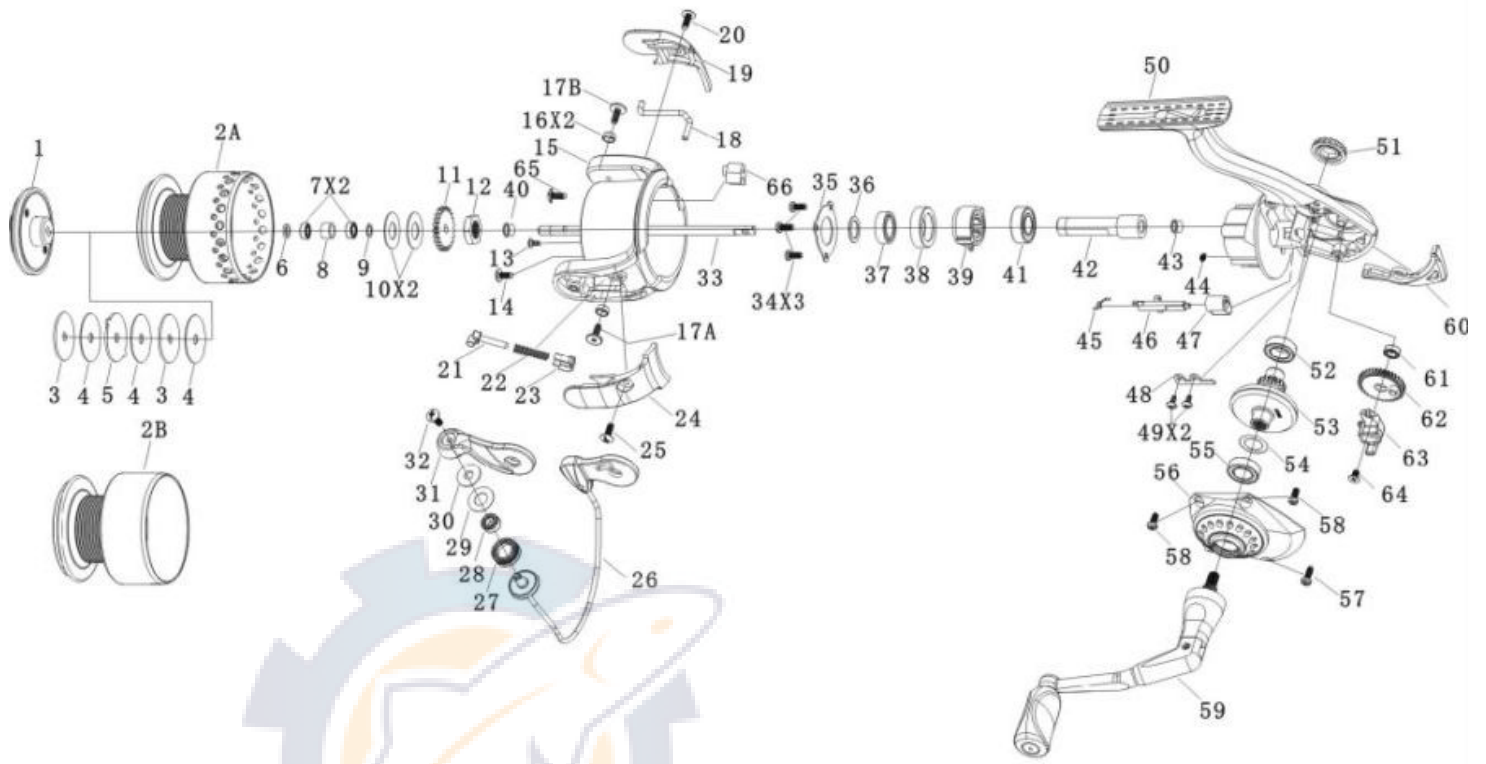

## Incyte IT20F

Quantum Incyte IT20F Part List

Key No.	Description	IT20F	Key No.	Description	IT20F
1	DRAG KNOB ASSEMBLY	RP332-01	33	MAIN SHAFT	RP015-01
2A	SPOOL ASSEMBLY	RP321-01	34	STACK RETAINER SCREW	SP057-02
2B	SPARE SPOOL ASSEMBLY	RP321-03	35	CLUTCH STACK RETAINER	SP040-51
3	DRAG WASHER "A"	RQ081-01	36	ROTOR WASHER	SP110-01
4	DRAG WASHER "B"	RQ033-01	37	CLUTCH BEARING	RP028-01
5	DRAG WASHER "C"	RQ080-01	38	CLUTCH BEARING ADAPTER	SP190-01
6	SPOOL CLICKER RETAINER	SP056-01	39	CLUTCH ASSEMBLY	RP063-01
7	SPOOL BEARING	EH158-01	40	MAIN SHAFT BUSHING	SP213-01
8	SPOOL SLEEVE	RP121-01	41	PINION BALL BEARING	BH028-01
9	SPOOL BEARING WASHER	PT120-01	42	PINION GEAR	RP011-01
10	SPOOL ADJUST WASHER	PT030-02	43	PINION BUSHING	SP141-01
11	CLICK GEAR	RQ037-01	44	CLUTCH SPRING	SP216-01
12	ROTOR NUT	SP006-01	45	STOPPER CAM SPRING	SP089-01
13	ROTOR NUT LOCK SCREW	SP094-01	46	STOPPER CAM	RP090-01
14	COUNTER WEIGHT SCREW	GU077-01A	47	STOPPER LEVER	SP059-01
15	ROTOR	RP009-01	48	O/S SLIDER GUIDE	RP078-01
16	BAIL PIVOT BUSHING	SP109-01	49	SLIDER GUIDE SCREW	RK094-01
17A	BAIL PIVOT SCREW "A"	SP164-01	50	BODY	RP301-01
17B	BAIL PIVOT SCREW "B"	SP164-01	51	HANDLE SCREW CAP ASSEMBLY	RP249-01
18	KICK LEVER	RP019-01	52	BODY BALL BEARING	CH028-01
19	BAIL HOLDER SIDE COVER	RP024-01	53	DRIVE GEAR	RQ012-01
20	BAIL HOLDER COVER SCREW	GU077-02	54	D.GEAR ADJUST WASHER	GU105-08
21	BAIL SPRING SHAFT	SP031-01	55	BODY COVER BALL BEARING	CH028-01
22	BAIL SPRING	NO022-01	56	BODY COVER	RP123-01
23	TRIP PIVOT	SP113-01	57	BODY COVER SCREW "A"	SP057-02
24	ARM LEVER COVER	RP087-01	58	BODY COVER SCREW "B"	N/A
25	A/L COVER SCREW	GU077-02	59	HANDLE ASSY	RP318-01
26	BAIL ASSEMBLY	RP347-01	60	BODY REAR COVER	RP140-01
27	LINE ROLLER	CH004-01	61	O/S GEAR BALL BEARING	EH158-01
28	LINE ROLLER BEARING	GH202-01	62	O/S GEAR	RQ053-51
29	LINE ROLLER SLEEVE	DH102-01	63	O/S SLIDER	RP025-01
30	LINE ROLLER BUSHING	CH102-01	64	MAIN SHAFT SCREW	RQ100-01
31	ARM LEVER	RP007-01	65	COUNTER WEIGHT SCREW	GU077-01A
32	LINE ROLLER SCREW	AQ108-C	66	ROTOR COUNTER WEIGHT	RP148-01